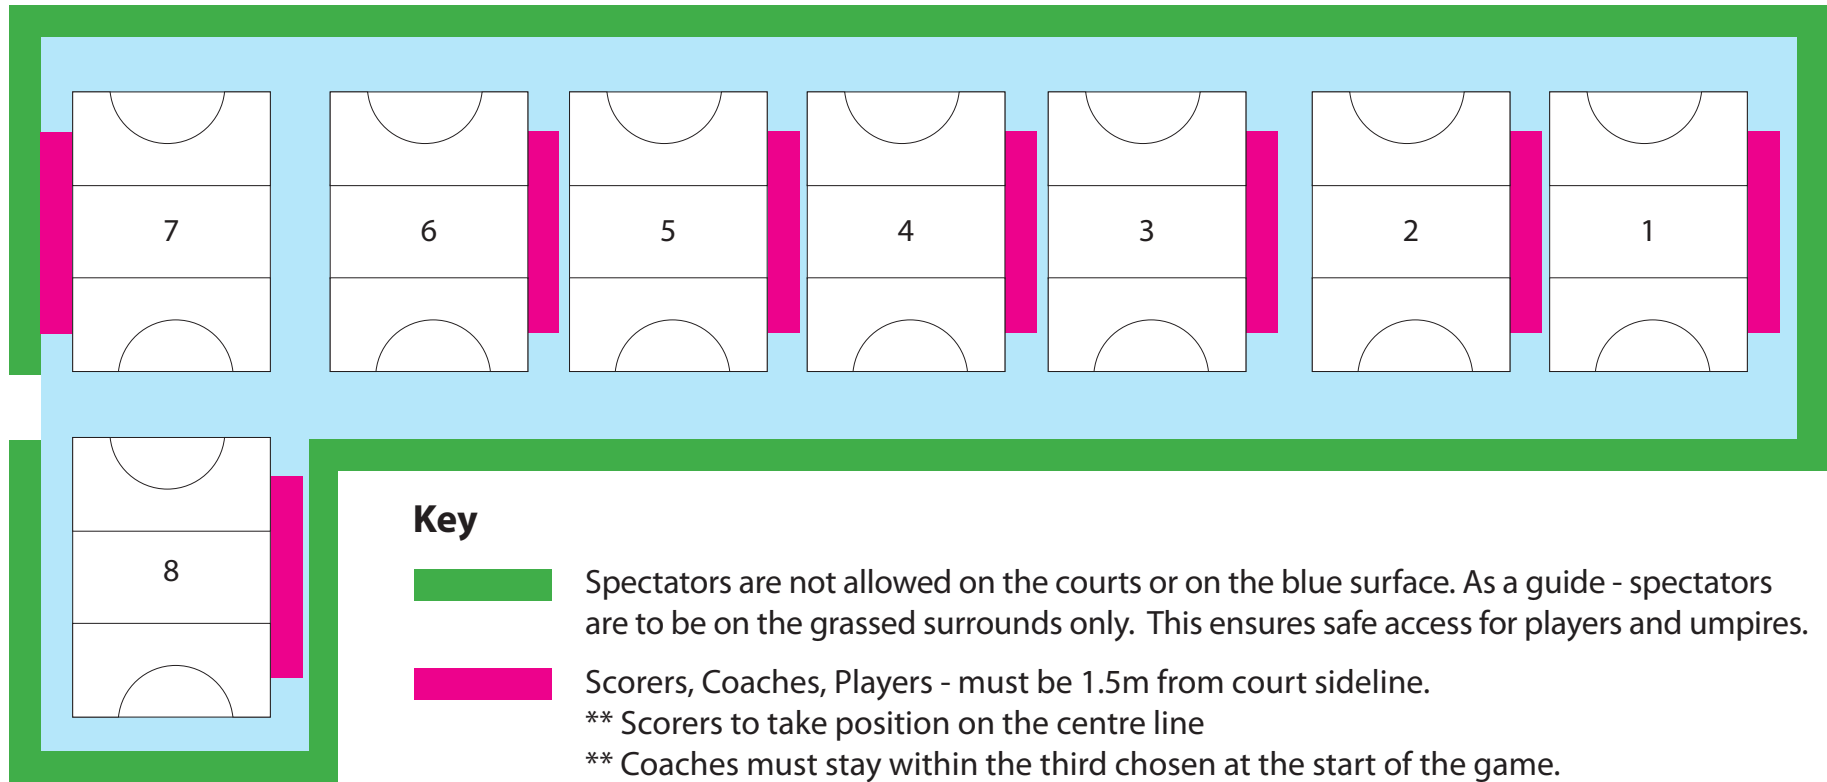

## Court Configuration & Access Plan

Match Day "Headquarters" is in the Aberfeldie Community Club  
(accessed through gate behind Court 1)

- \* Admin
- \* Scoresheets
- \* Canteen
- \* First Aid
- \* Umpires
- \* Toilets

Storage  
Container

Essendon Tennis Club

Ramsay Street

### Key

-  Spectators are not allowed on the courts or on the blue surface. As a guide - spectators are to be on the grassed surrounds only. This ensures safe access for players and umpires.
-  Scorers, Coaches, Players - must be 1.5m from court sideline.
  - \*\* Scorers to take position on the centre line
  - \*\* Coaches must stay within the third chosen at the start of the game.
  - \*\* All bottles must be in a team bottle holder
  - \*\* No equipment, bags, etc, allowed court side for umpire and player safety.